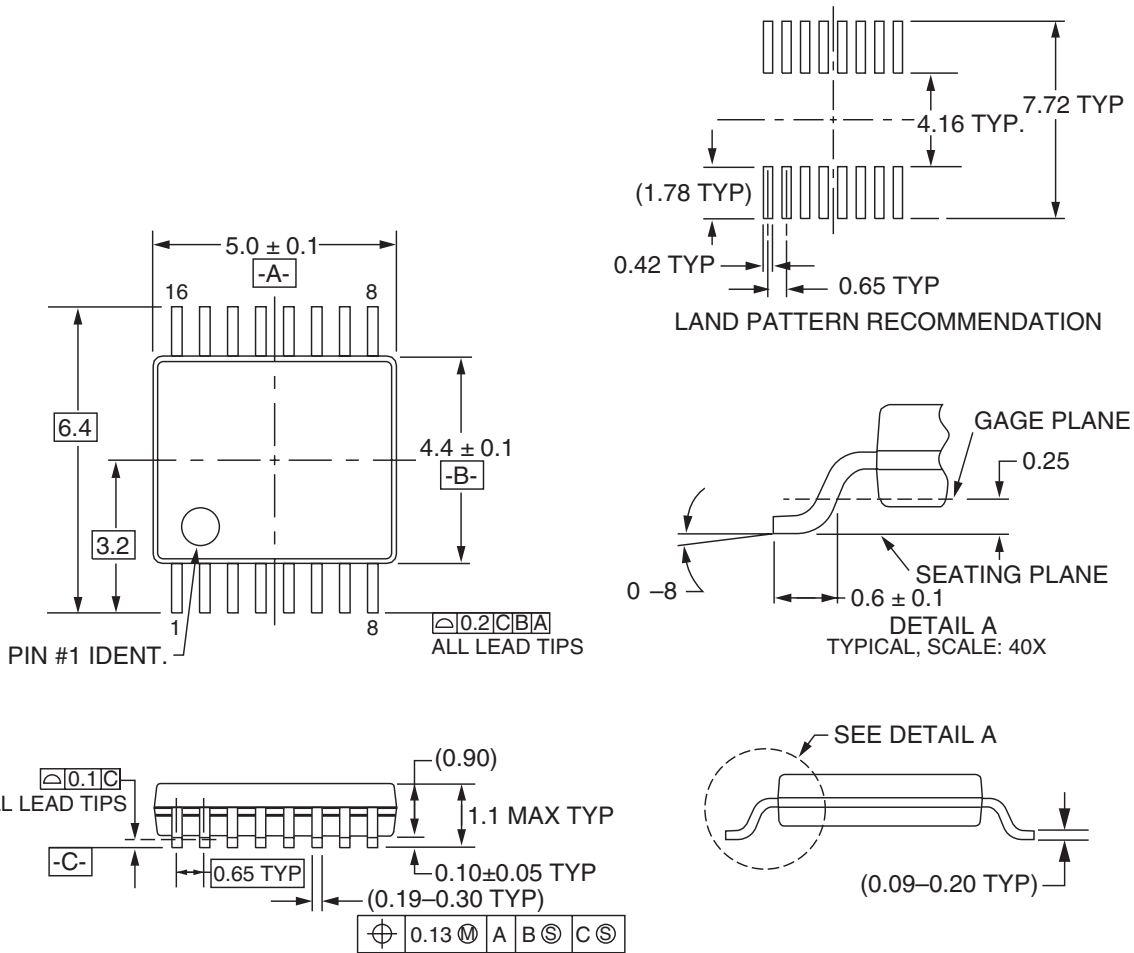

16 Lead TSSOP Package Dimensions

TSSOP-16

Dimensions are in millimeters