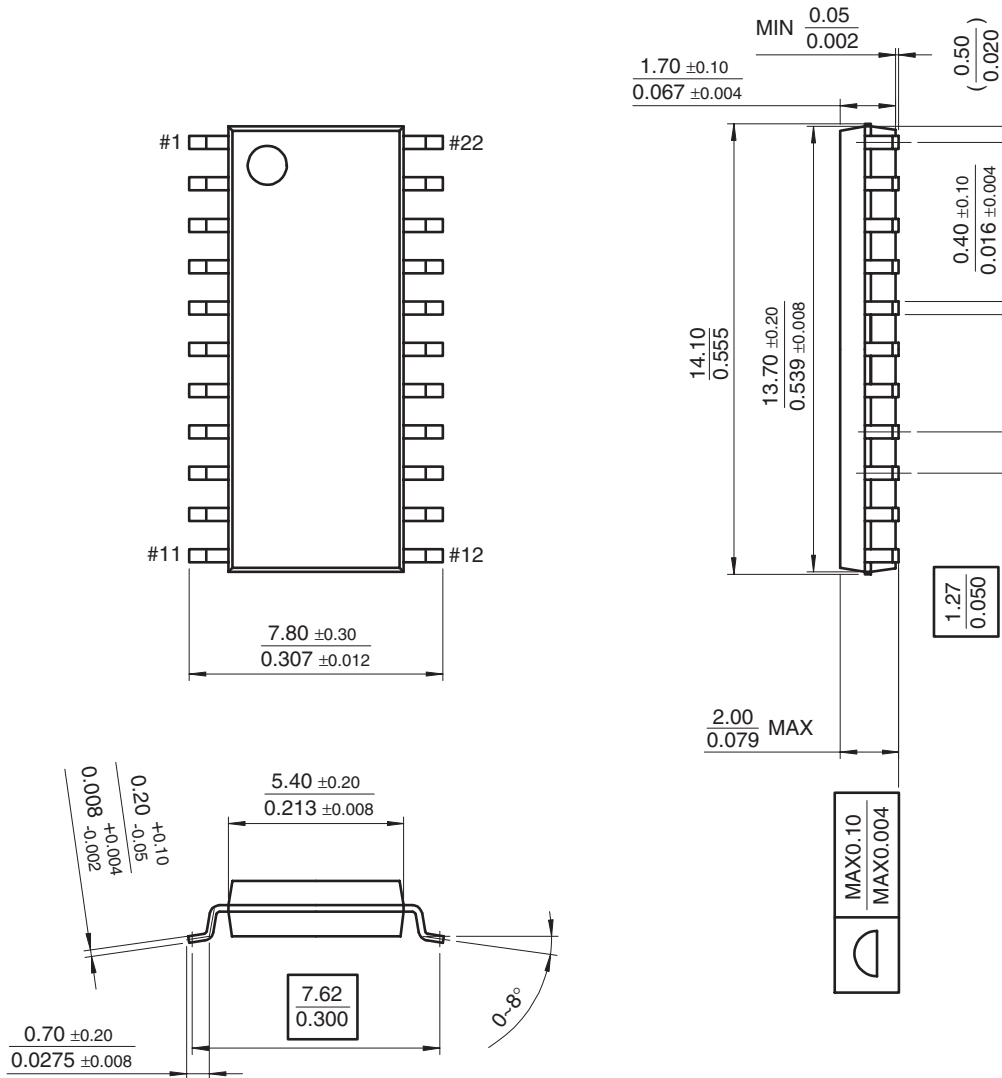

22-SOP-300 Package Dimensions

22-SOP-300

Dimensions in Millimeters/Inches