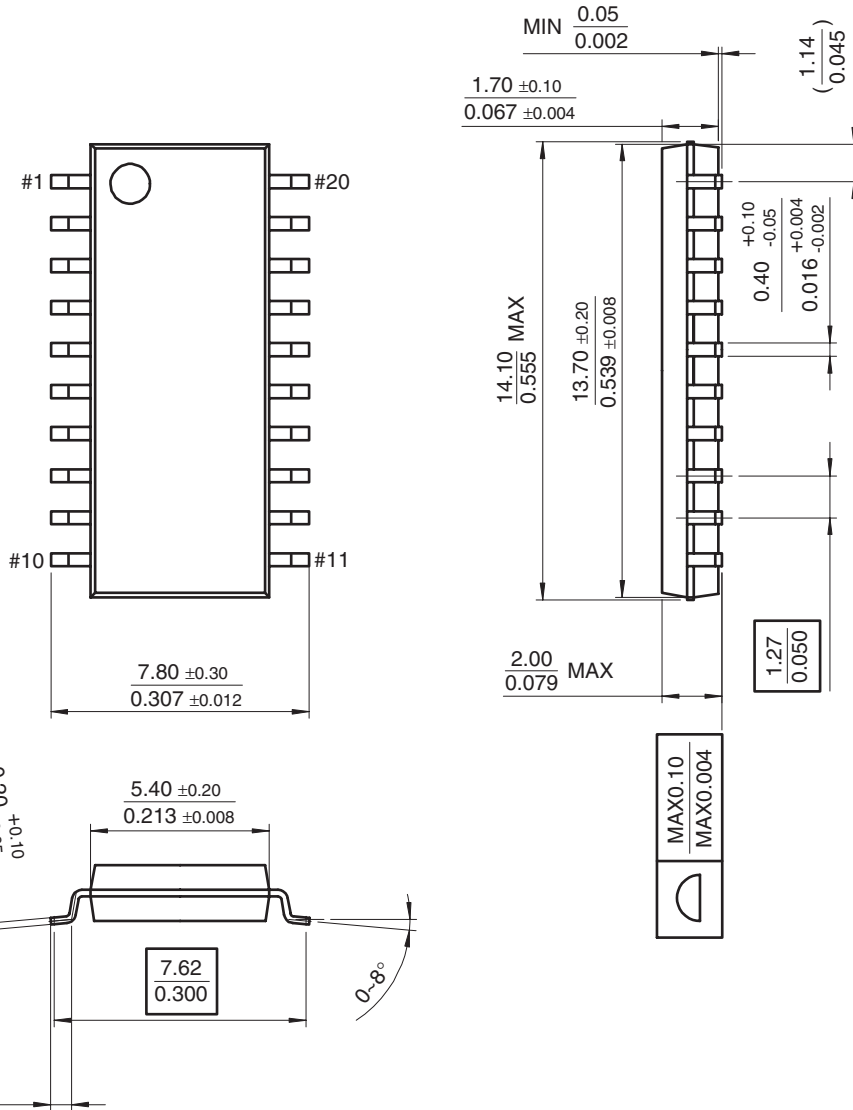

20-SOP-300 Package Dimensions

20-SOP-300

Dimensions in Millimeters/Inches