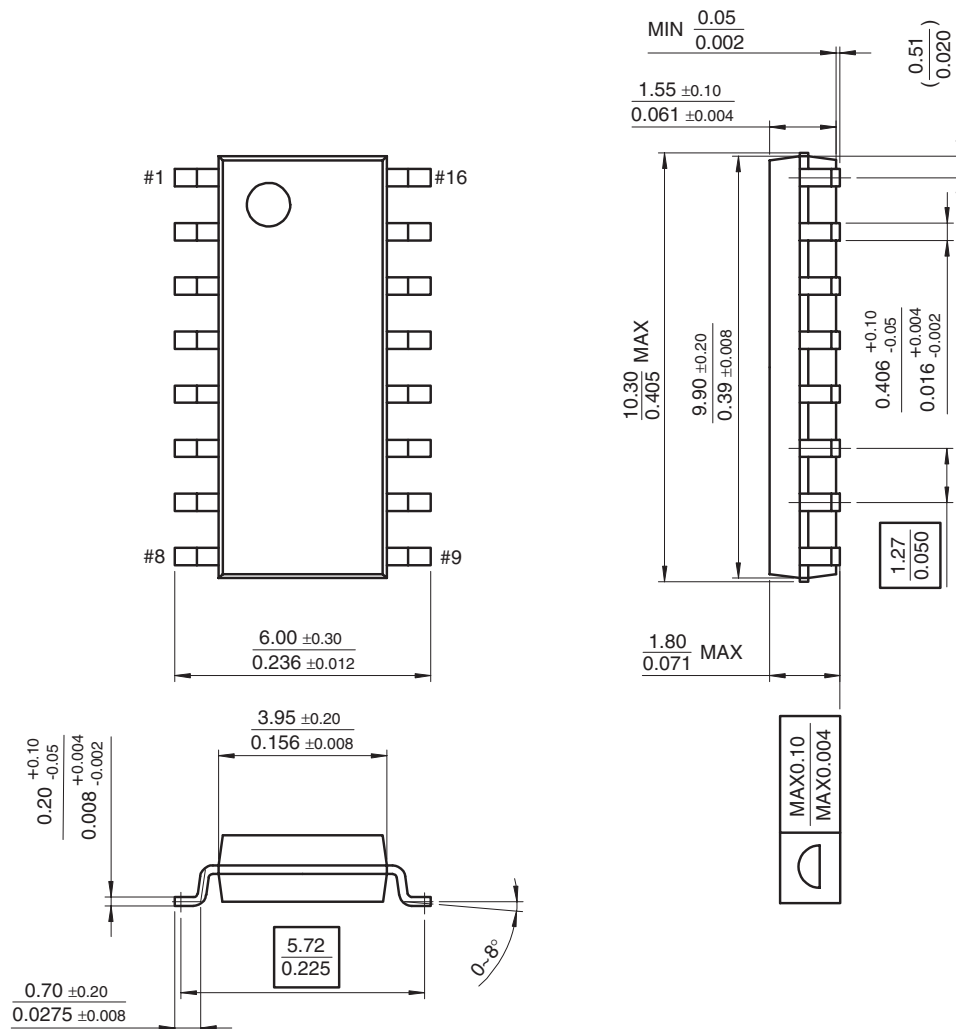

16-SOP-225 Package Dimensions

16-SOP-225

Dimensions in Millimeters/Inches